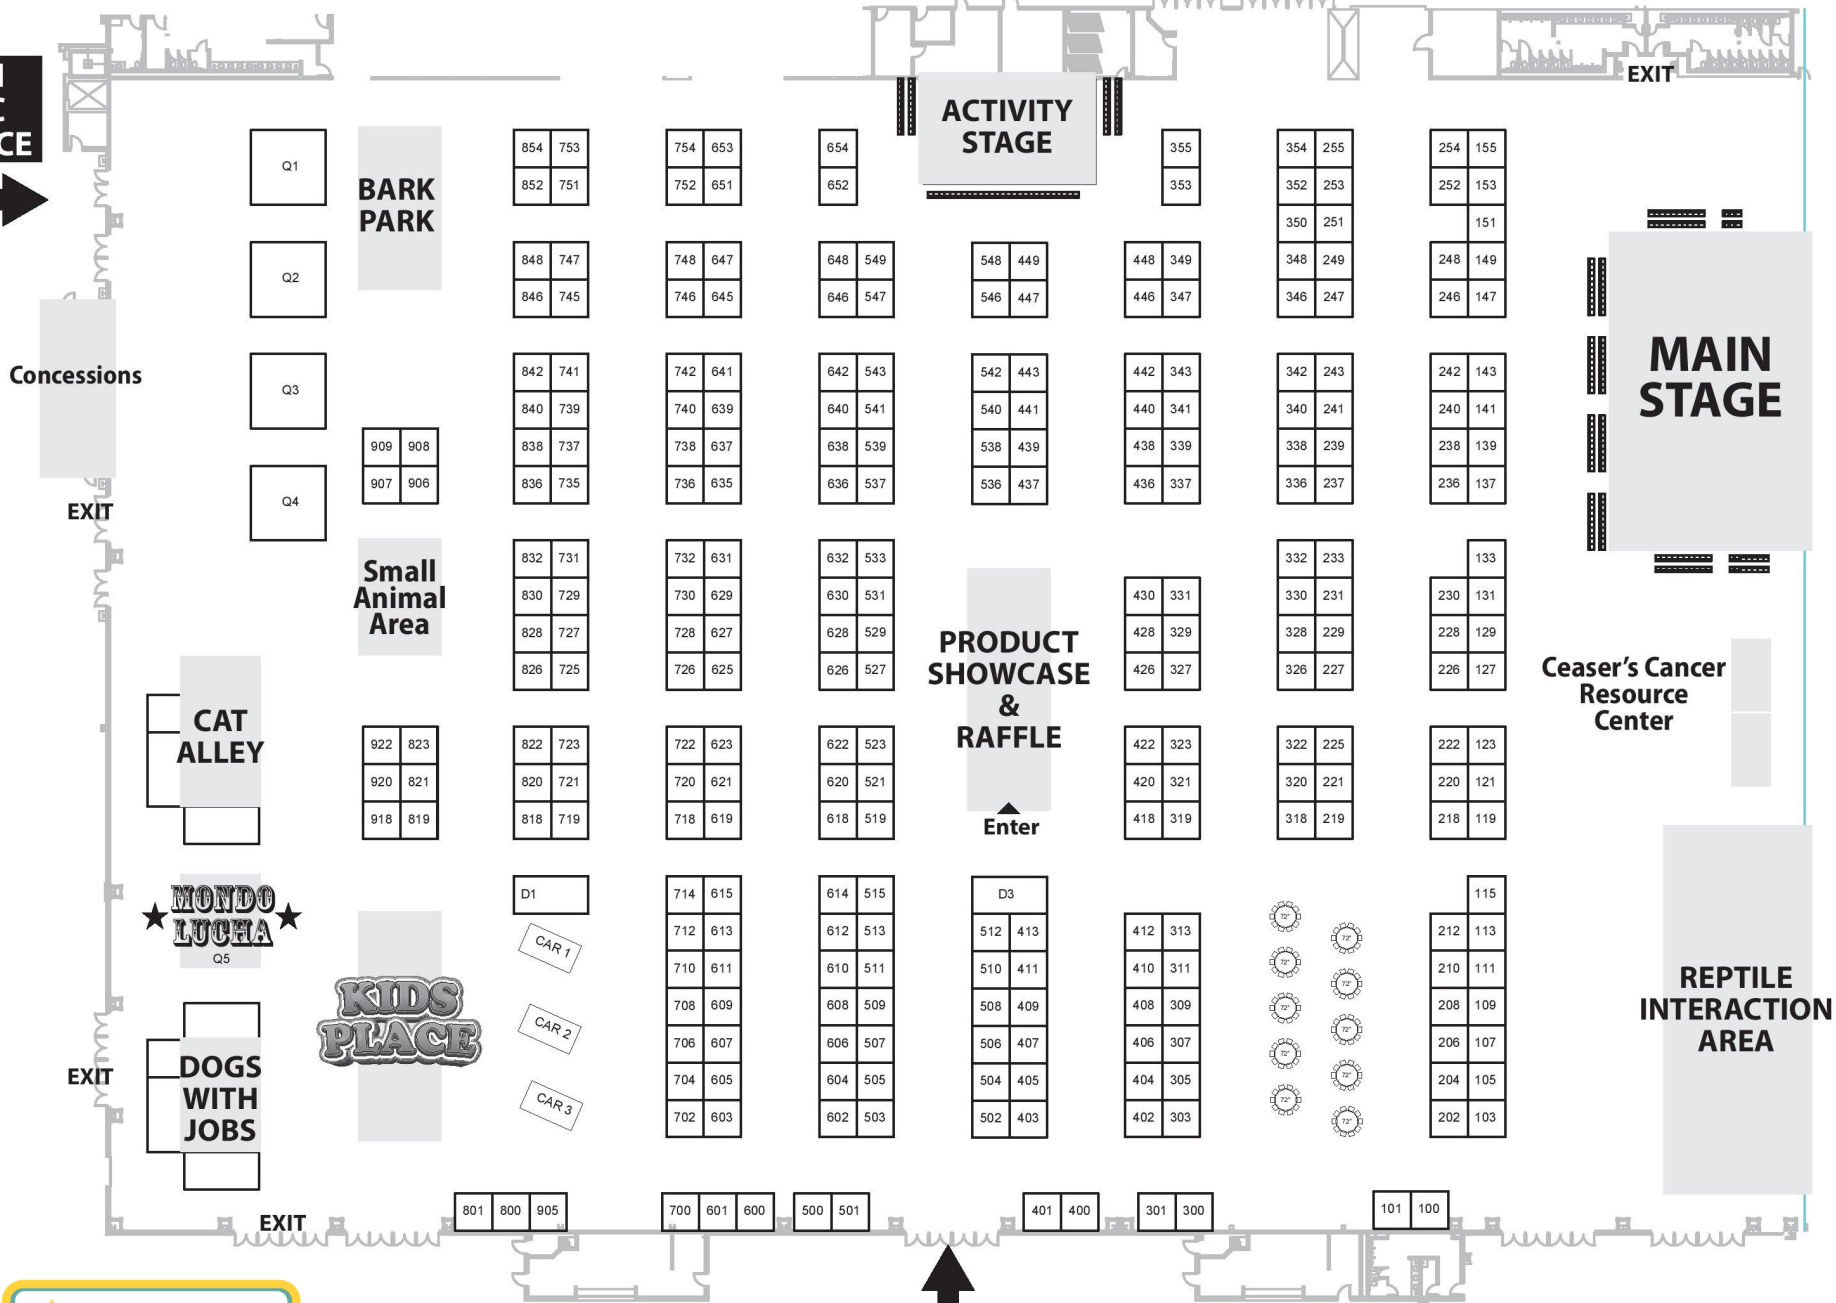

VENDOR LOADING AREA

NORTH PUBLIC ENTRANCE
Ticket Sales

2025 Pet Expo MKE Layout with Booth Numbers

February 1, 2025—WI Exposition Center at WI State Fair Park—www.petexpomke.com